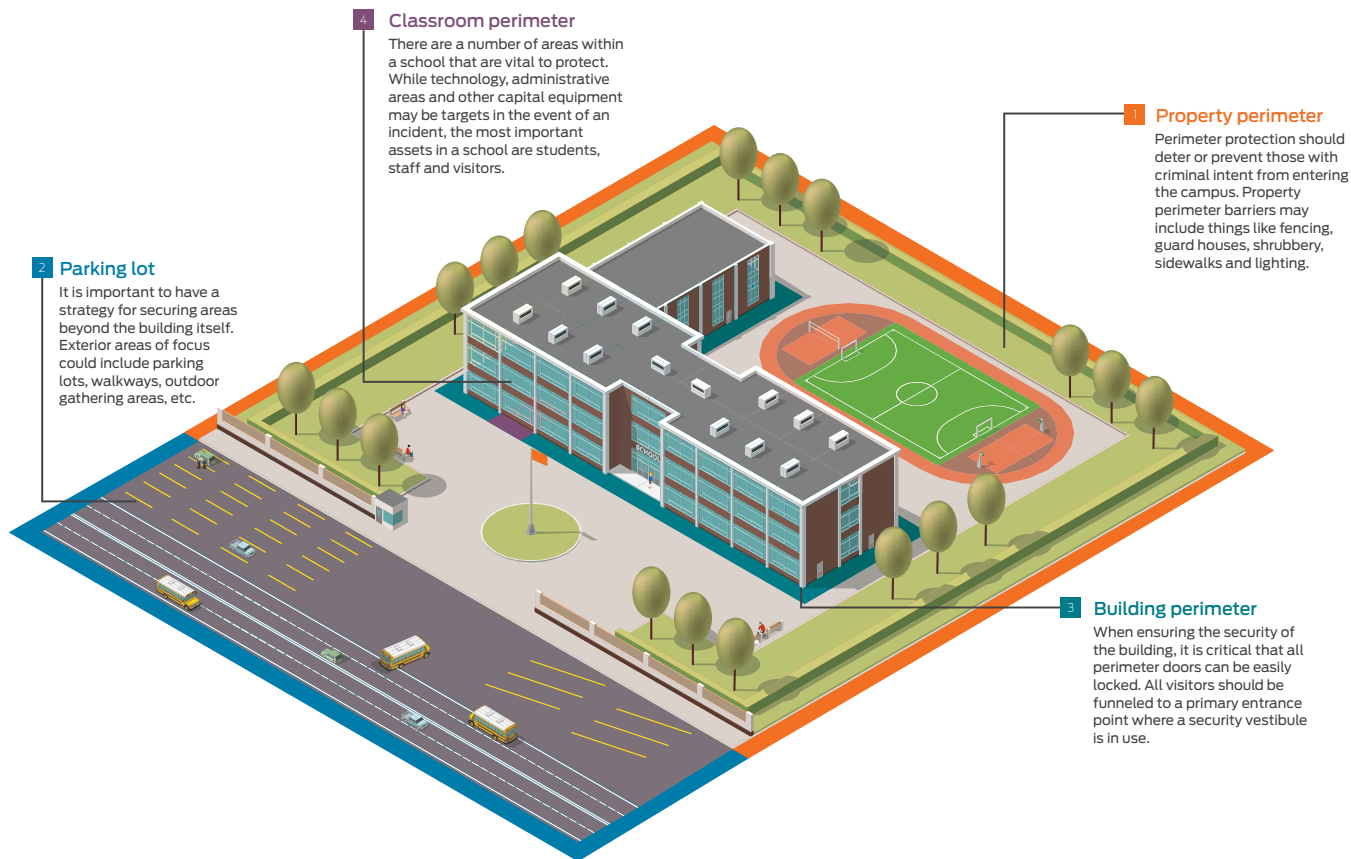

Allegion partners with PASS (Partner Alliance for Safer Schools)

PASS provides school administrators, school boards, and public safety and security professionals with guidelines and tools for implementing an effective and appropriate approach to enhancing the safety and security through a layered and tiered approach. Visit pass.k12.org to learn more.

About Allegion

Allegion (NYSE: ALLE) is a global pioneer in seamless access, with leading brands like CISA®, Interflex®, LCN®, Schlage®, SimonsVoss® and Von Duprin®. Focusing on security around the door and adjacent areas, Allegion secures people and assets with a range of solutions for homes, businesses, schools and institutions. Allegion had $2.7 billion in revenue in 2020, and its security products are sold around the world. For more, visit www.allegion.com

ALLEGION™

KRYPTONITE ■ LCN ■ ■ STEELCRAFT ■ VON DUPRIN

© 2022 Allegion
013955, Rev. 1/22
www.allegion.com/us